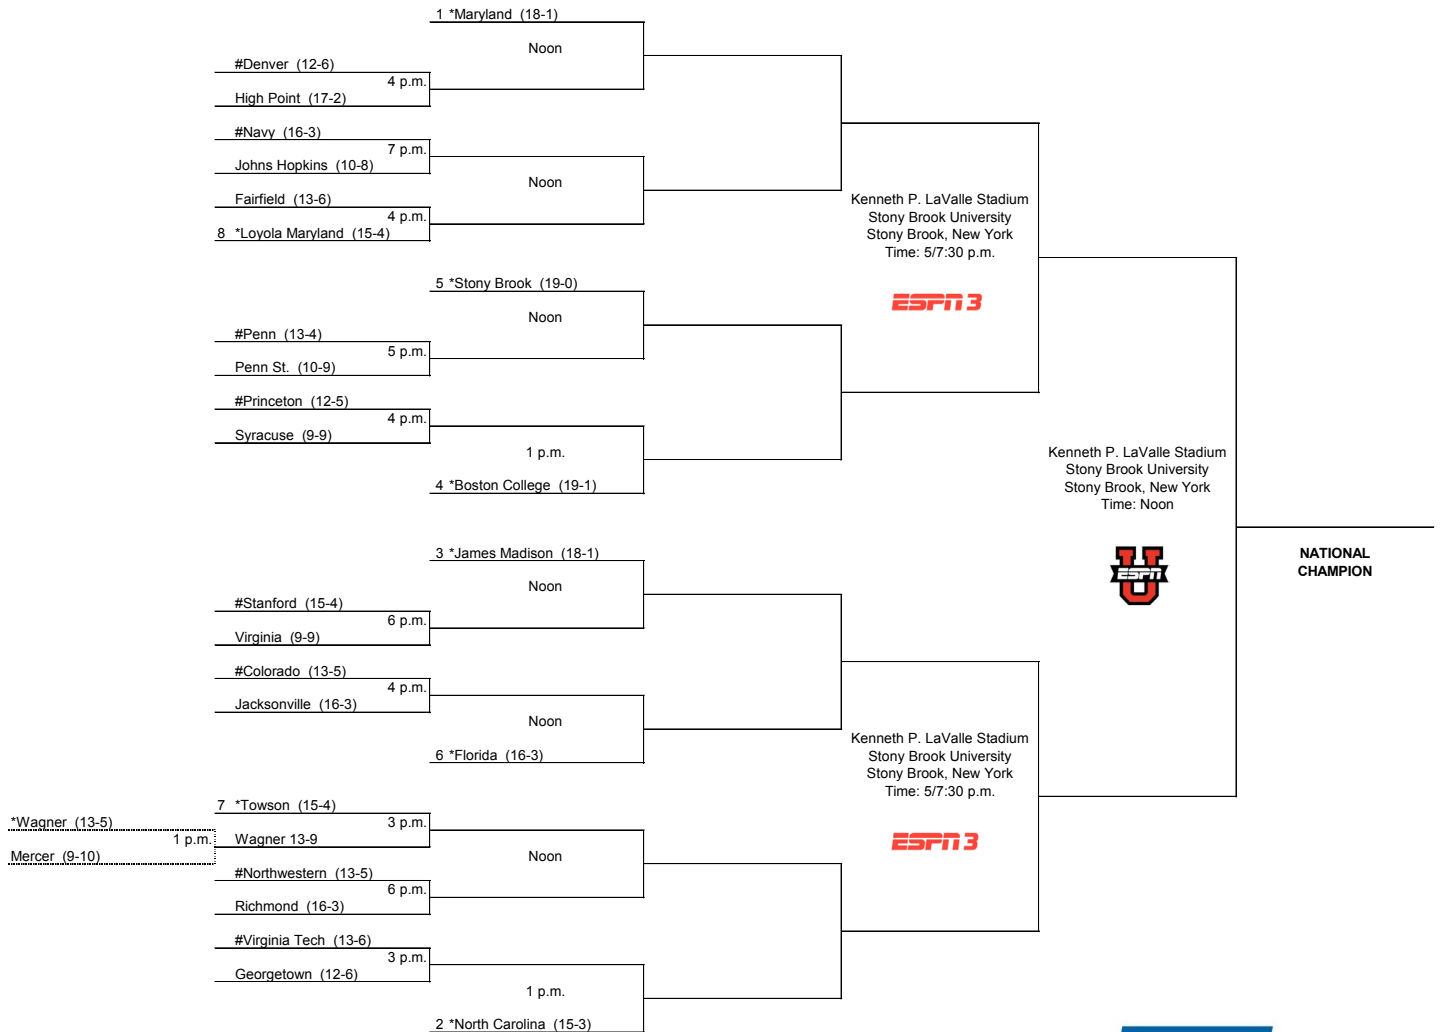

29 So./D
VICTORIA
L'INSALATA

32 Fr./GK
MADISON
HINE

33 Sr./D
KATHY
RUDKIN

34 Jr./GK
MEGAN
TAYLOR

35 Sr./GK
EMMA
MOSS

37 Jr./M
MEGHAN
SIVERSON

2018 NCAA Division I Women's Lacrosse Championship

Opening Round
May 9

First Round
May 11

Second Round
May 13

Quarterfinals
May 19 or 20

Semifinals
May 25

Championship
May 27

Placement of opening round sites are subject to the discretion of the Division I Women's Lacrosse Committee

* Host Institution

Home team in the non-seeded game

First- and second-round games held at the same site:

**Three teams at the host sites of the top-6 seeds

**Four teams at the host sites of the seven and eight seeds

All times are Eastern time.

Information subject to change.

© 2018 National Collegiate Athletic Association. No commercial use without the NCAA's written permission.

The NCAA opposes all forms of sports wagering.